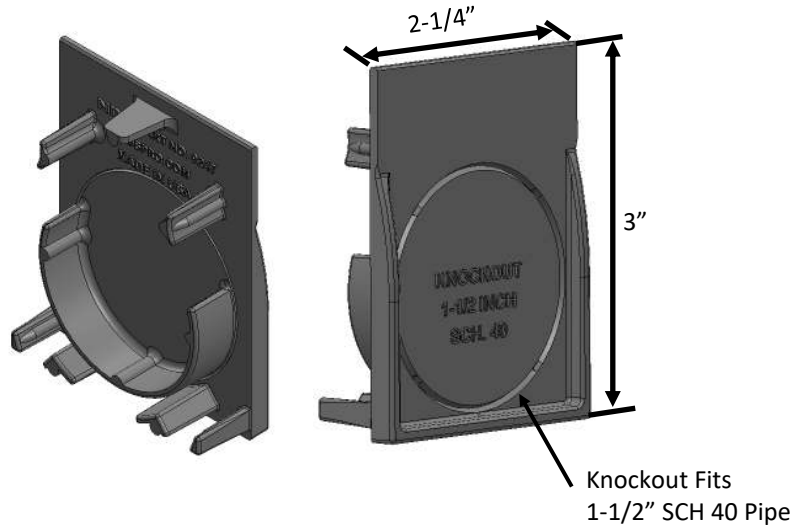

NDS SLIM CHANNEL ACCESSORIES

Part #: 9247—End Cap / End Outlet
Material: PVC
Color: Black with UV inhibitors
Weight: 0.04 lbs / linear foot
Fits: 1-1/2" Sch 40 pipe

Part #: 9248—Coupling
Material: PVC
Color: Black with UV inhibitors
Weight: 0.08 lbs

Part #: 9250—Bottom Outlet
Material: PVC
Color: Black with UV inhibitors
Weight: 0.04 lbs
Fits: 1-1/2" Schedule 40 pipe

Part #: 9270—Anchor Clip
Material: PVC
Color: Black with UV inhibitors
Weight: 0.04 lb
Fits: #3 rebar, 80d nails, or landscape nails