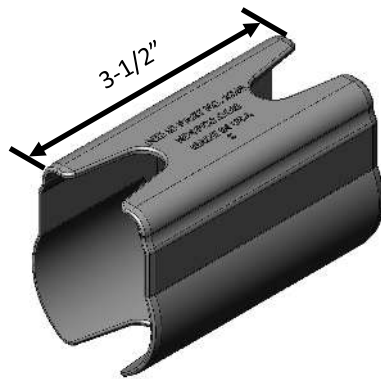

NDS SLIM CHANNEL ACCESSORIES

Part #: 9247—End Cap / End Outlet
Material: PVC
Color: Black with UV inhibitors
Weight: 0.04 lbs / linear foot
Fits: 1-1/2" Sch 40 pipe

Part #: 9248—Coupling
Material: PVC
Color: Black with UV inhibitors
Weight: 0.08 lbs

Part #: 9250—Bottom Outlet
Material: PVC
Color: Black with UV inhibitors
Weight: 0.04 lbs
Fits: 1-1/2" Schedule 40 pipe

Part #: 9270—Anchor Clip
Material: PVC
Color: Black with UV inhibitors
Weight: 0.04 lb
Fits: #3 rebar, 80d nails, or landscape nails